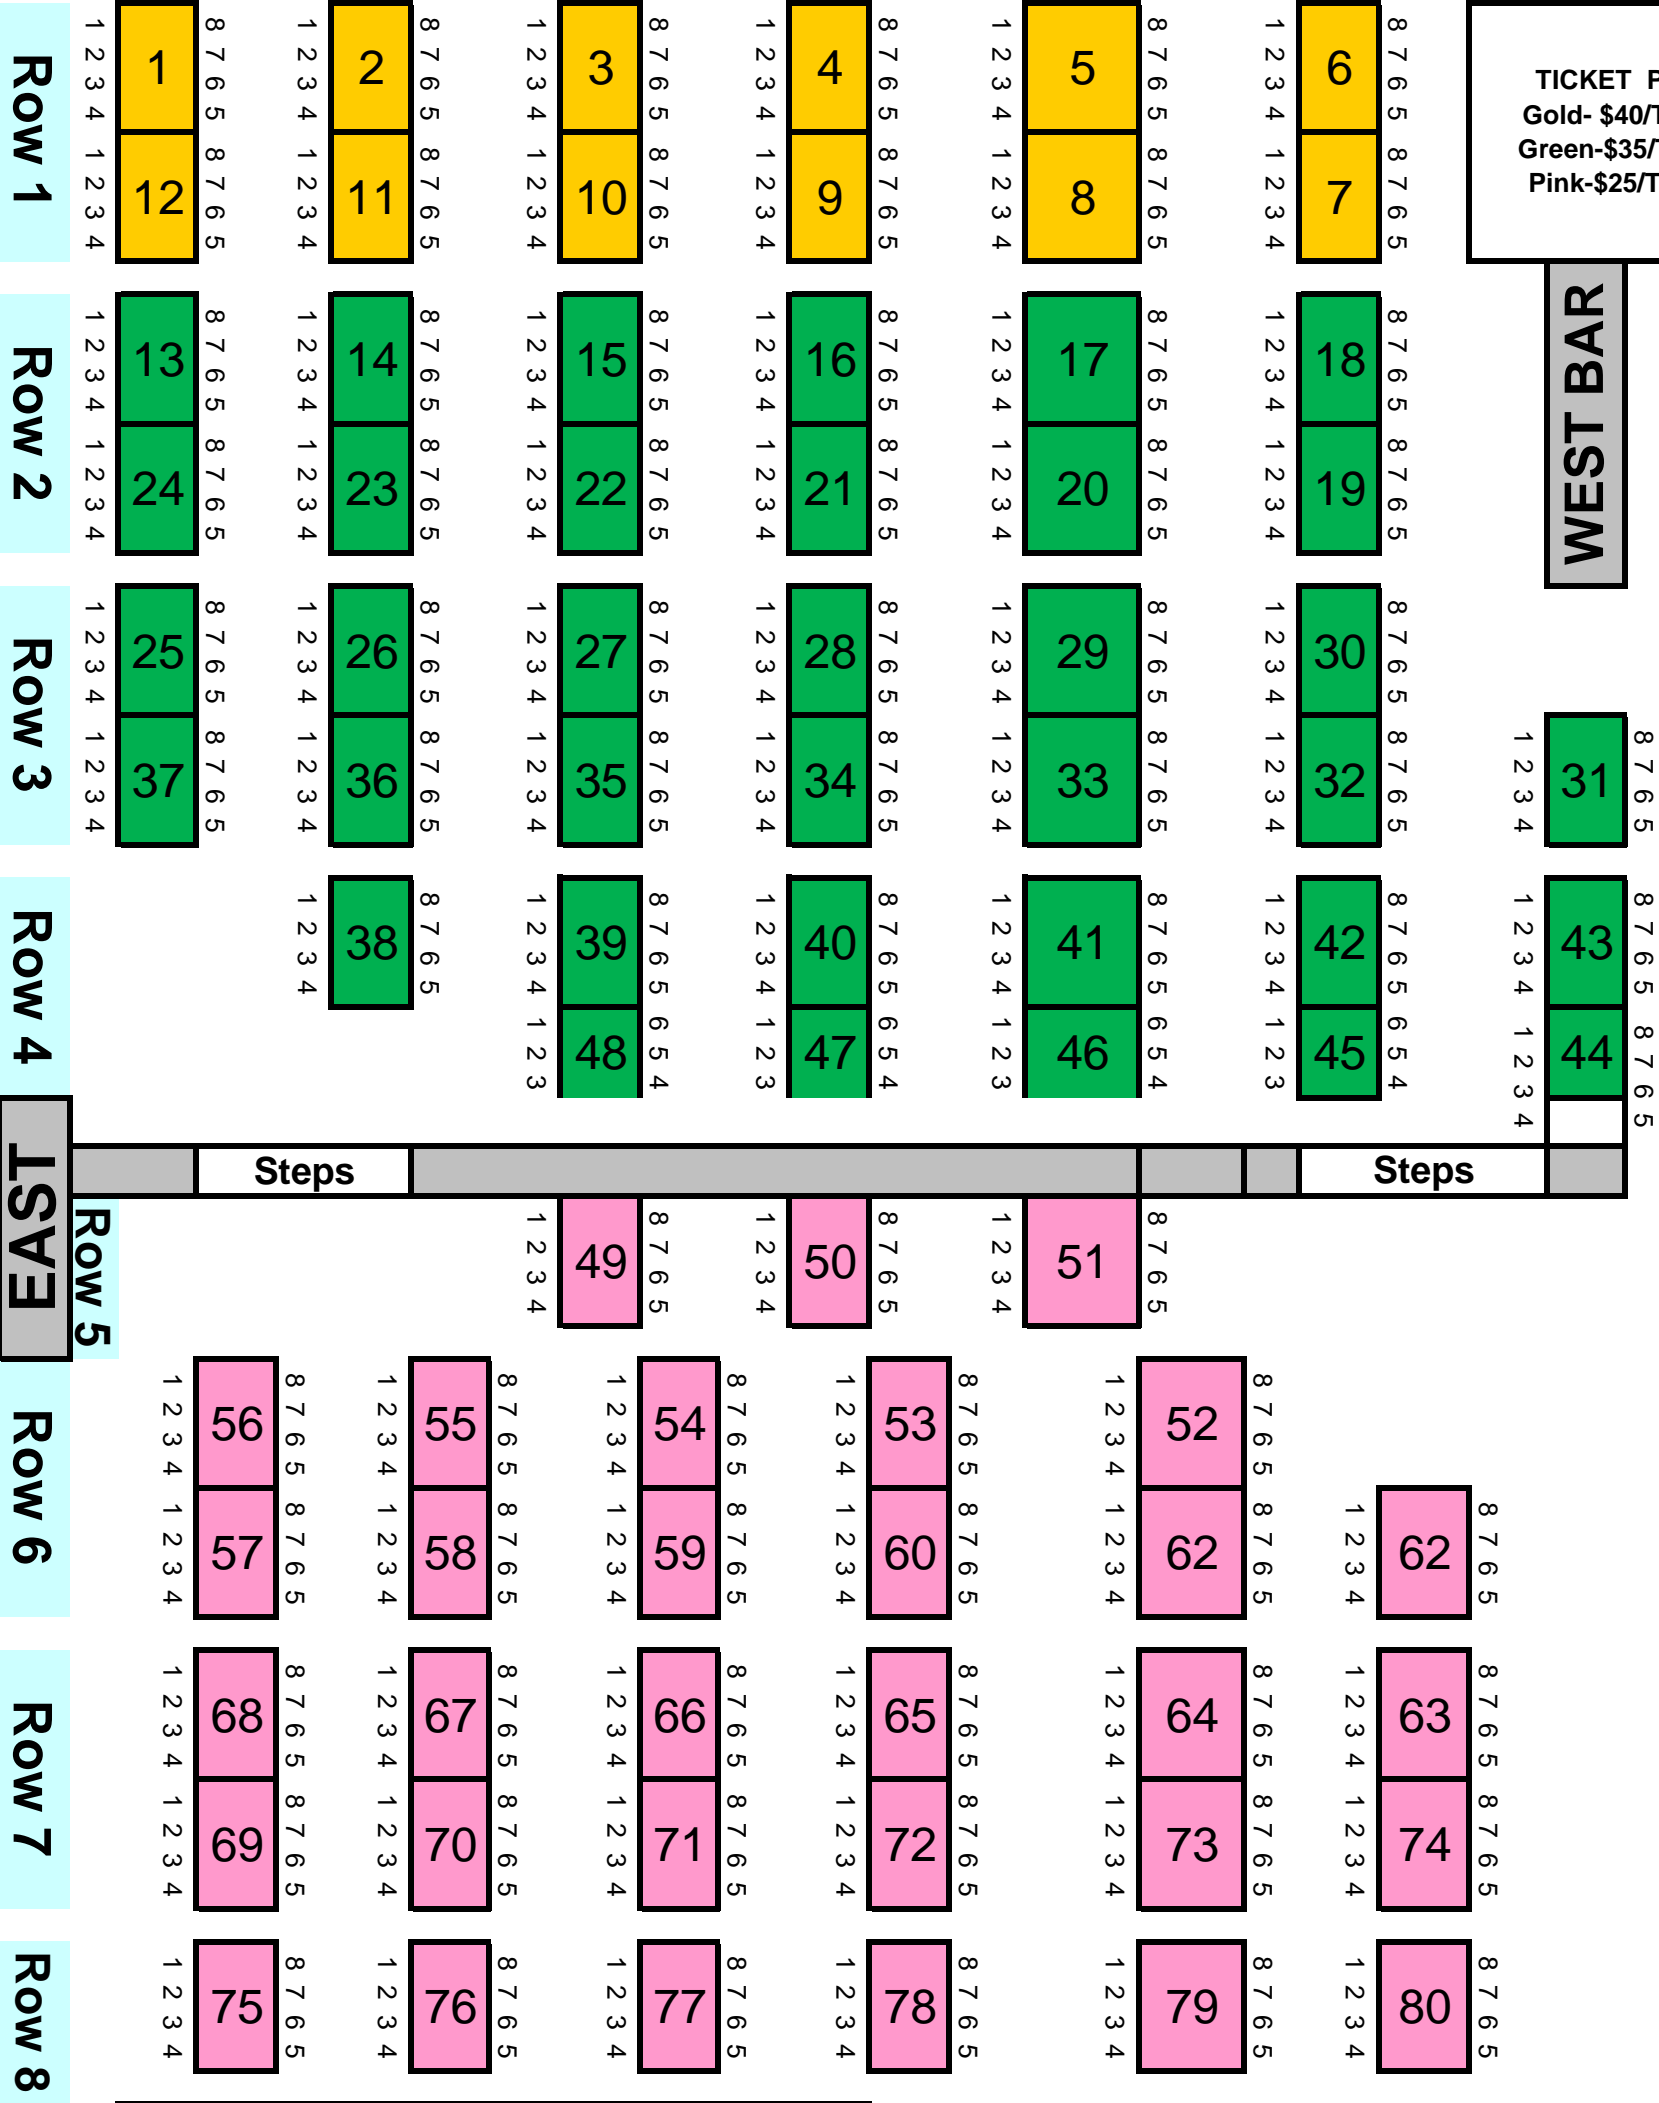

MAIN STAGE (South End)

TICKET PRICE:
 Gold- \$40/Ticket
 Green-\$35/Ticket
 Pink-\$25/Ticket

WEST BAR

Stag Bar Entrance

West

North End Bar